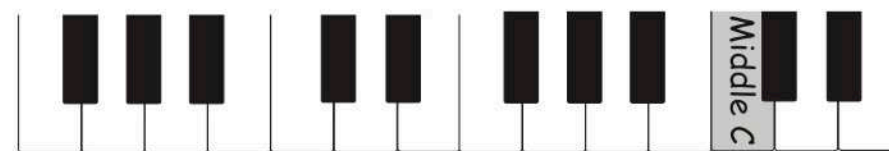

READING SPACE NOTES

Notes below Middle C are played in the bass clef and with the

This space note is below Middle C and **sits** on Line 5.

This space can be known as Space 0

- Shade in the key on the keyboard that is the space note on the staff. Write in the space number.

All these notes are below Middle C

Space _____

Space _____

Space _____

Space _____