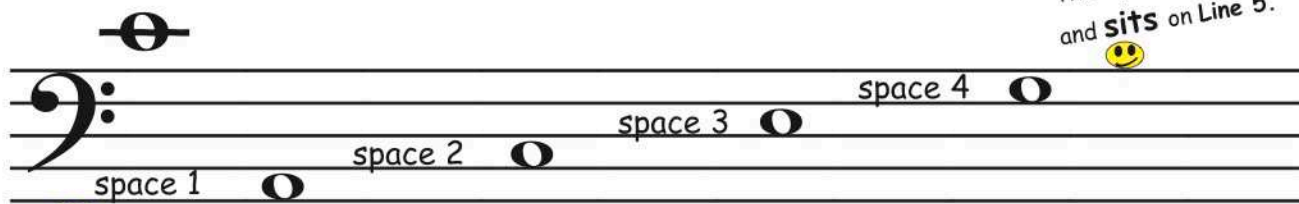

READING SPACE NOTES

Notes below Middle C are played in the bass clef and with the

This space note is below Middle C and **sits** on Line 5.

This space can be known as Space 0

- Shade in the key on the keyboard that is the space note on the staff. Write in the space number.

All these notes are below Middle C

Space _____

Space _____

Space _____

Space _____