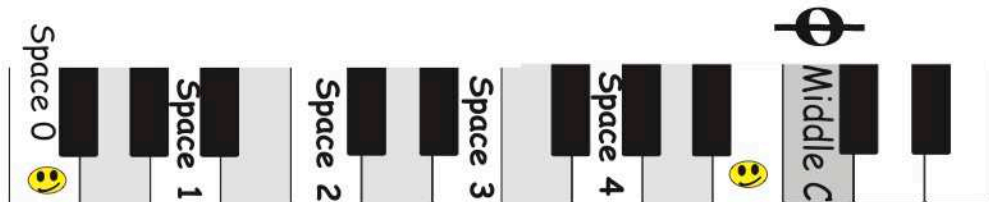

READING SPACE NOTES

Notes below Middle C are played in the bass clef and with the

This space note is below Middle C and **sits** on Line 5.

This space can be known as Space 0

- Shade in the key on the keyboard that is the space note on the staff. Write in the space number.

All these notes are below Middle C

Space _____

Space _____

Space _____

Space _____