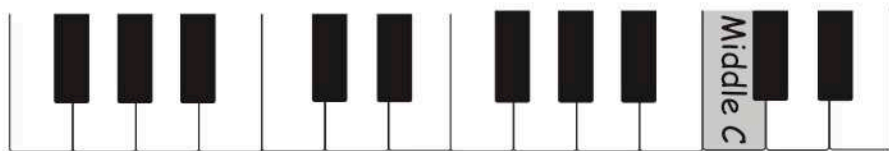

All these notes are below Middle C

Space _____