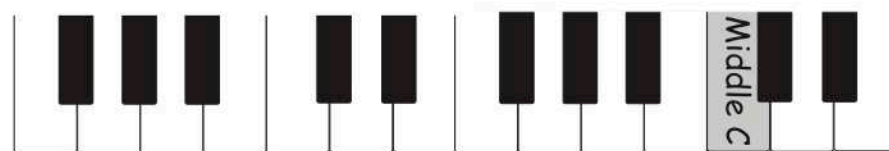

Space _____