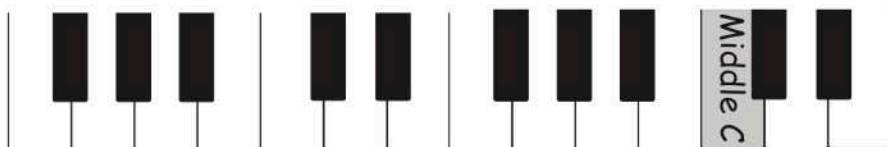

READING SPACE NOTES

Notes below Middle C are played in the bass clef and with the

This space note is below Middle C and **sits** on Line 5.

This space can be known as Space 0

- Shade in the key on the keyboard that is the space note on the staff. Write in the space number.